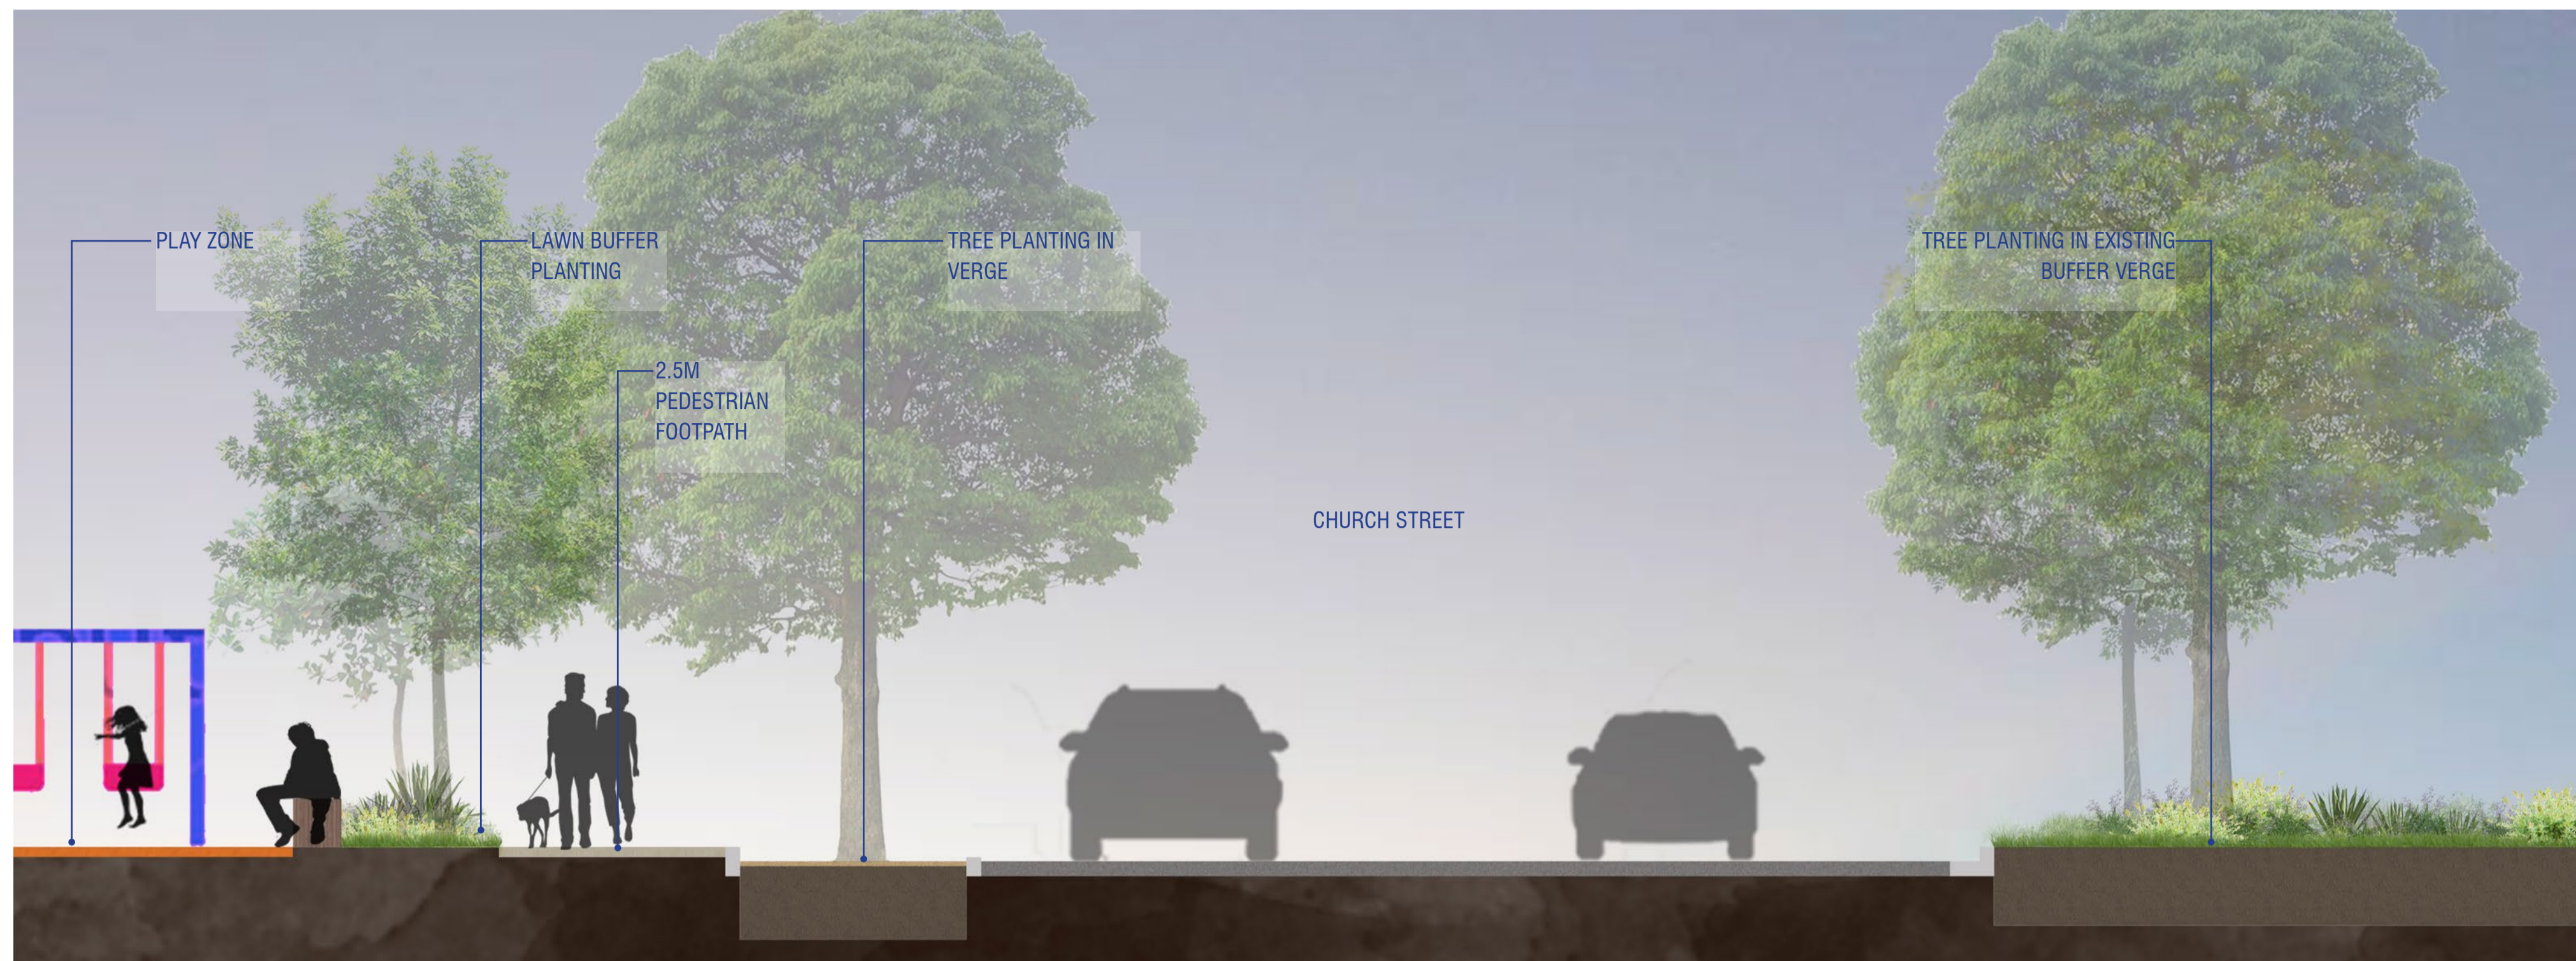

2-36 CHURCH STREET | LIDCOMBE

GREATER CONTEXT SCHEME
AUGUST 2019

OCULUS

LANDSCAPE PLAN - GREATER CONTEXT

LANDSCAPE PLAN - VPA PLAN

LANDSCAPE PLAN - ROOFTOP (INDICATIVE)

LANDSCAPE PLAN - DETAIL PUBLIC DOMAIN

LANDSCAPE PLAN - DETAIL PUBLIC PARK

INDICATIVE SECTION - PUBLIC PARK

CROSS SECTION - PUBLIC PARK

KEY PLAN

INTEGRATED PLAY ELEMENTS

FITNESS STATION

COMMUNITY GARDENS AND ALTERNATIVE PLAY EQUIPMENT

PRECEDENT IMAGERY - PUBLIC PARK

LANDSCAPE PLAN - DETAIL STREETSCAPE

INDICATIVE SECTION - STREETSCAPE

KEY PLAN

CROSS SECTION - STREETSCAPE

PEDestrian FRIENDLY STREETSCAPE IMPROVEMENTS & CROSSINGS

PUBLIC & PRIVATE VERGE PLANTING

TREE AVENUE PLANTING

FOOTPATH UPGRADE & WIDENING FOR INCLUSIVE USE

PRECEDENT IMAGERY- STREETSCAPE

MATERIALS PALETTE - PUBLIC DOMAIN

STREETSCAPE:

Surface materials

- In-situ Concrete
- Turf
- Dark Granite Cobble Setts

PUBLIC PARK: