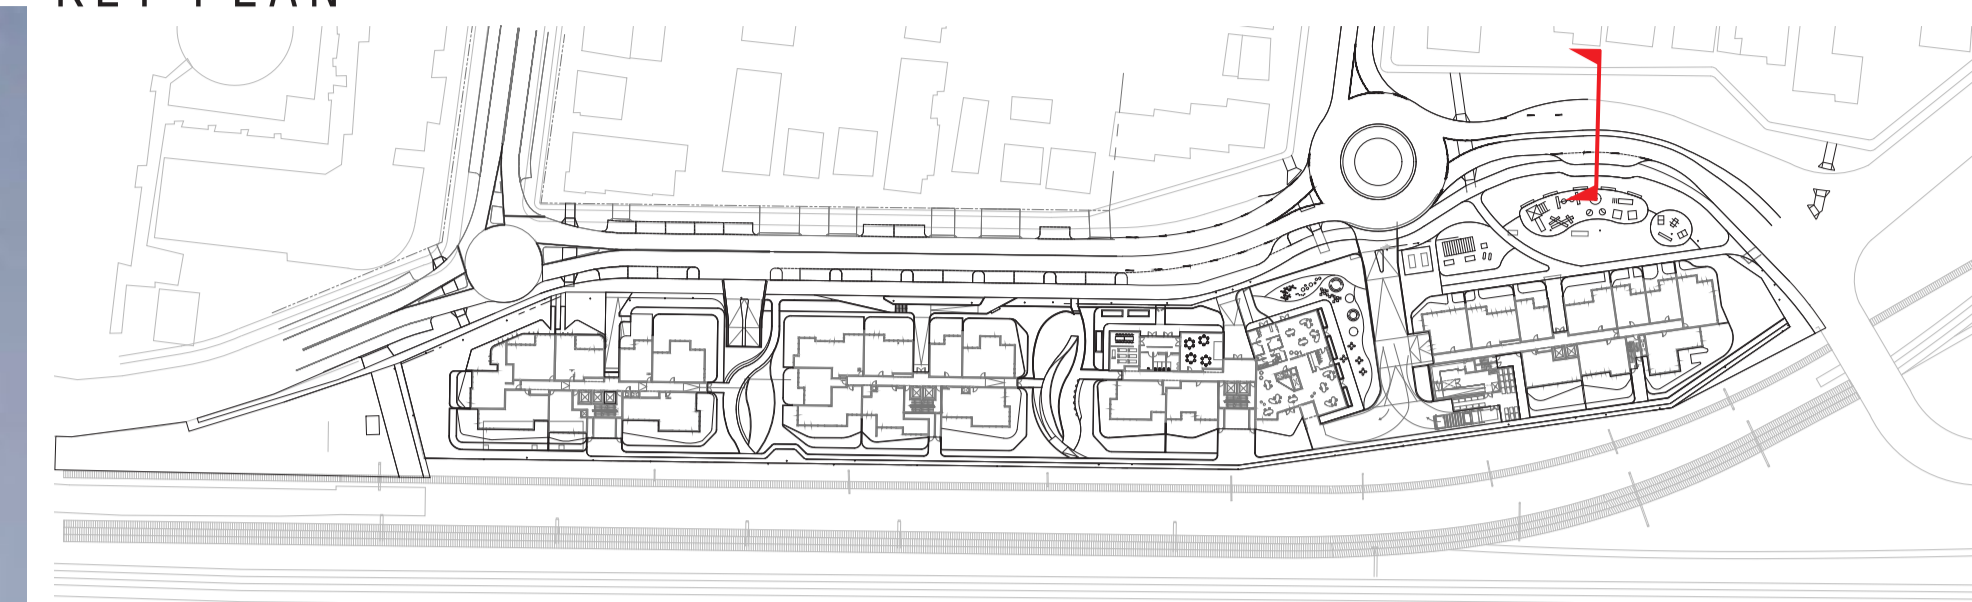

2-36 CHURCH STREET | LIDCOMBE

GREATER CONTEXT SCHEME
AUGUST 2019

OCULUS

LANDSCAPE PLAN - GREATER CONTEXT

LANDSCAPE PLAN - VPA PLAN

LANDSCAPE PLAN - ROOFTOP (INDICATIVE)

LANDSCAPE PLAN - DETAIL PUBLIC DOMAIN

LANDSCAPE PLAN - DETAIL PUBLIC PARK

INDICATIVE SECTION - PUBLIC PARK

CROSS SECTION - PUBLIC PARK

KEY PLAN

INTEGRATED PLAY ELEMENTS

FITNESS STATION

COMMUNITY GARDENS AND ALTERNATIVE PLAY EQUIPMENT

PRECEDENT IMAGERY - PUBLIC PARK

LANDSCAPE PLAN - DETAIL STREETSCAPE

INDICATIVE SECTION - STREETSCAPE

KEY PLAN

CROSS SECTION - STREETSCAPE

PEDestrian FRIENDLY STREETSCAPE IMPROVEMENTS & CROSSINGS

PUBLIC & PRIVATE VERGE PLANTING

TREE AVENUE PLANTING