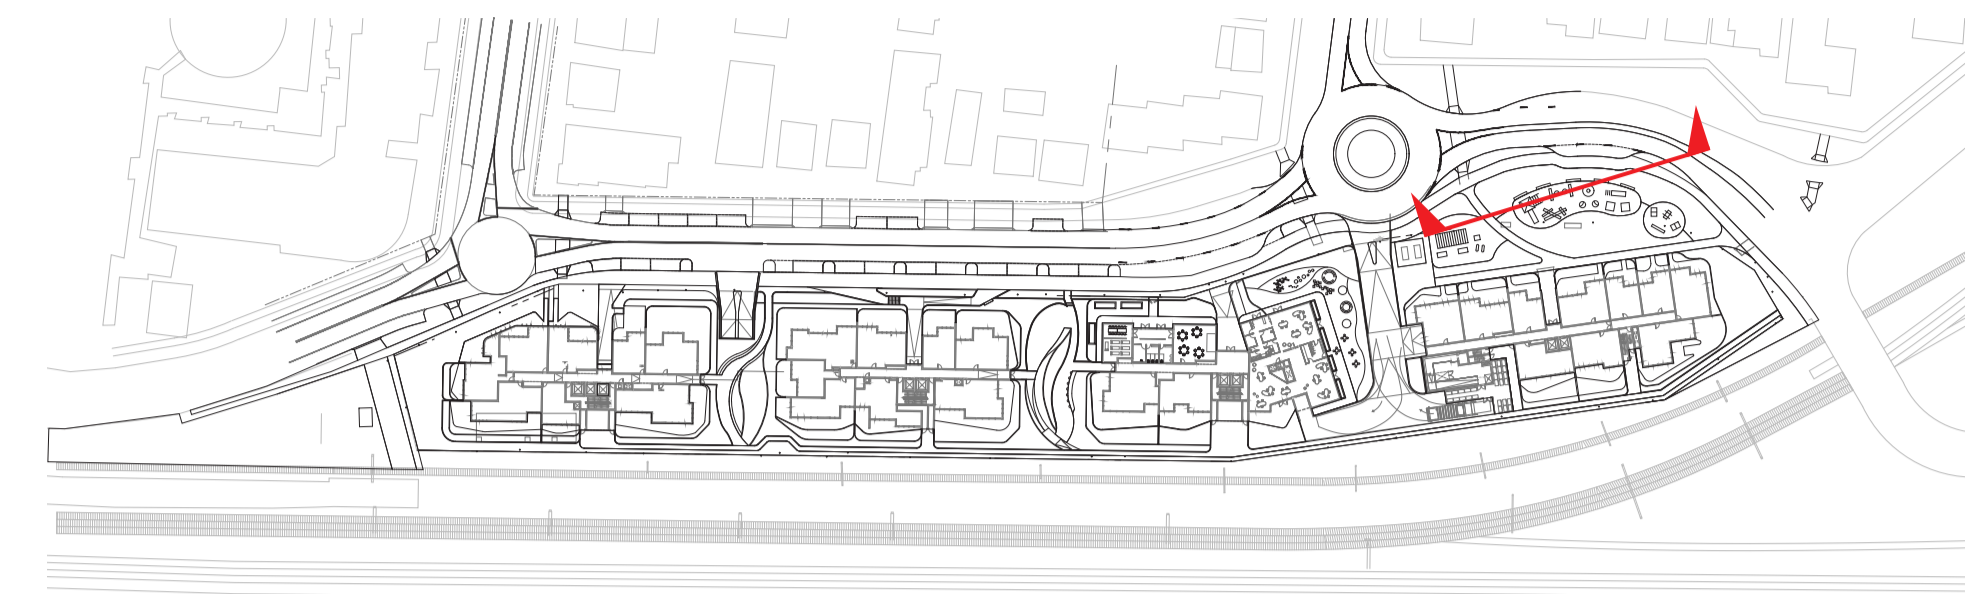

2-36 CHURCH STREET | LIDCOMBE

GREATER CONTEXT SCHEME
AUGUST 2019

OCULUS

LANDSCAPE PLAN - GREATER CONTEXT

LANDSCAPE PLAN - VPA PLAN

LANDSCAPE PLAN - ROOFTOP (INDICATIVE)

LANDSCAPE PLAN - DETAIL PUBLIC DOMAIN

LANDSCAPE PLAN - DETAIL PUBLIC PARK

INDICATIVE SECTION - PUBLIC PARK

CROSS SECTION - PUBLIC PARK

KEY PLAN

INTEGRATED PLAY ELEMENTS

FITNESS STATION

COMMUNITY GARDENS AND ALTERNATIVE PLAY EQUIPMENT

PRECEDENT IMAGERY - PUBLIC PARK

LANDSCAPE PLAN - DETAIL STREETSCAPE

INDICATIVE SECTION - STREETSCAPE

KEY PLAN

CROSS SECTION - STREETSCAPE

PEDestrian FRIENDLY STREETSCAPE IMPROVEMENTS & CROSSINGS

PUBLIC & PRIVATE VERGE PLANTING

TREE AVENUE PLANTING