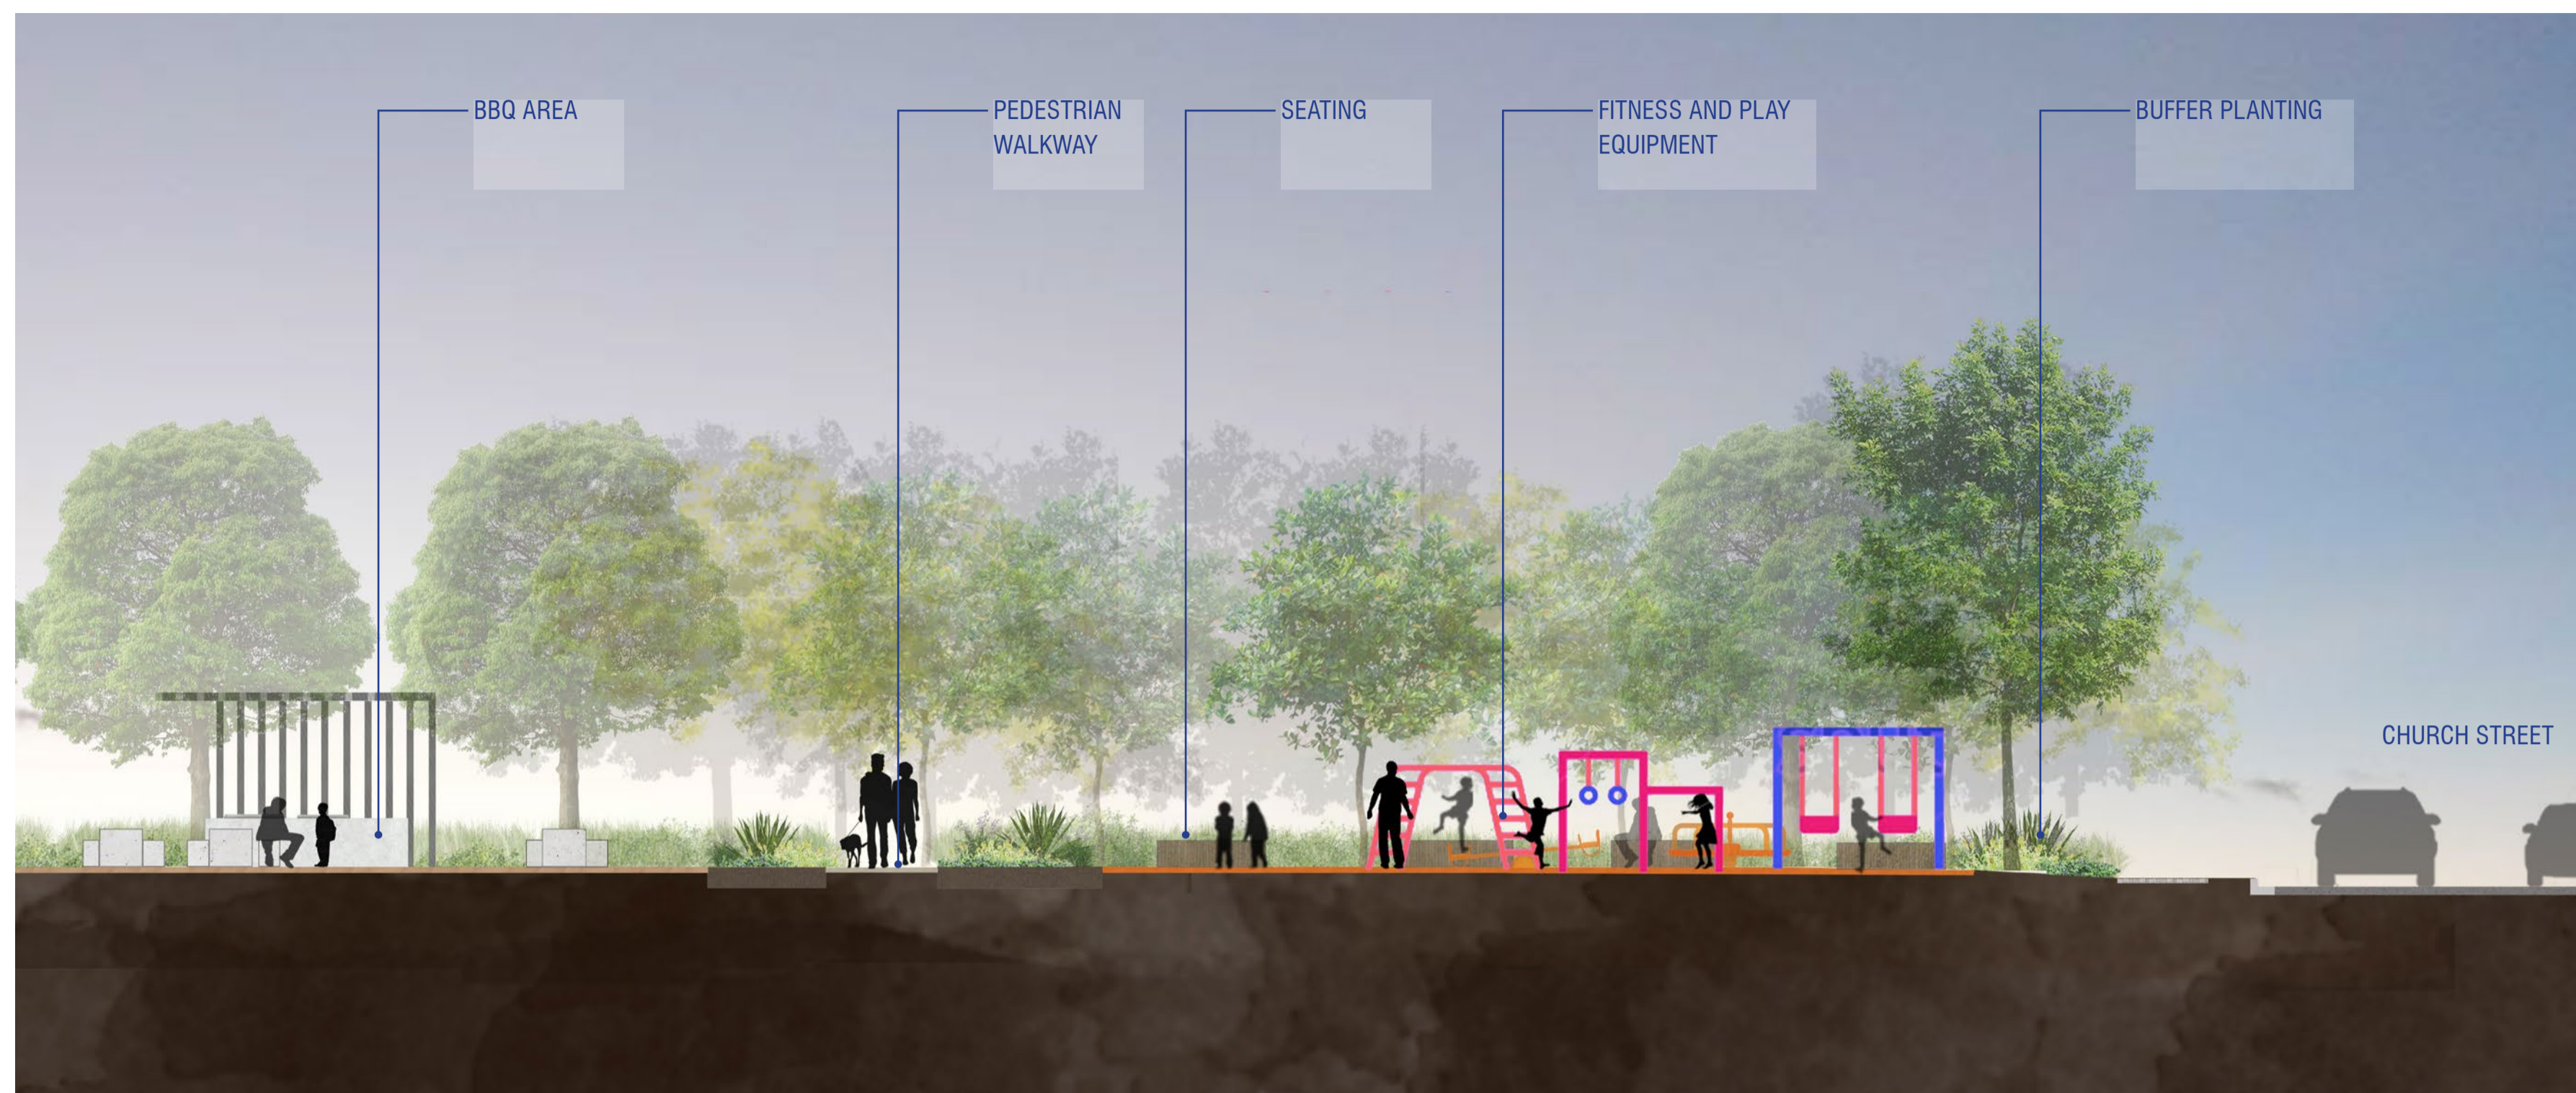

2-36 CHURCH STREET | LIDCOMBE

GREATER CONTEXT SCHEME
AUGUST 2019

OCULUS

LANDSCAPE PLAN - GREATER CONTEXT

LANDSCAPE PLAN - VPA PLAN

LANDSCAPE PLAN - ROOFTOP (INDICATIVE)

LANDSCAPE PLAN - DETAIL PUBLIC DOMAIN

LANDSCAPE PLAN - DETAIL PUBLIC PARK

INDICATIVE SECTION - PUBLIC PARK

CROSS SECTION - PUBLIC PARK

KEY PLAN

INTEGRATED PLAY ELEMENTS

FITNESS STATION

COMMUNITY GARDENS AND ALTERNATIVE PLAY EQUIPMENT

PRECEDENT IMAGERY - PUBLIC PARK

LANDSCAPE PLAN - DETAIL STREETSCAPE

INDICATIVE SECTION - STREETSCAPE

KEY PLAN

CROSS SECTION - STREETSCAPE

PEDestrian FRIENDLY STREETSCAPE IMPROVEMENTS & CROSSINGS

PUBLIC & PRIVATE VERGE PLANTING

TREE AVENUE PLANTING

FOOTPATH UPGRADE & WIDENING FOR INCLUSIVE USE

PRECEDENT IMAGERY- STREETSCAPE

MATERIALS PALETTE - PUBLIC DOMAIN

STREETSCAPE:

Surface materials

- In-situ Concrete
- Turf
- Dark Granite Cobble Setts

PUBLIC PARK: